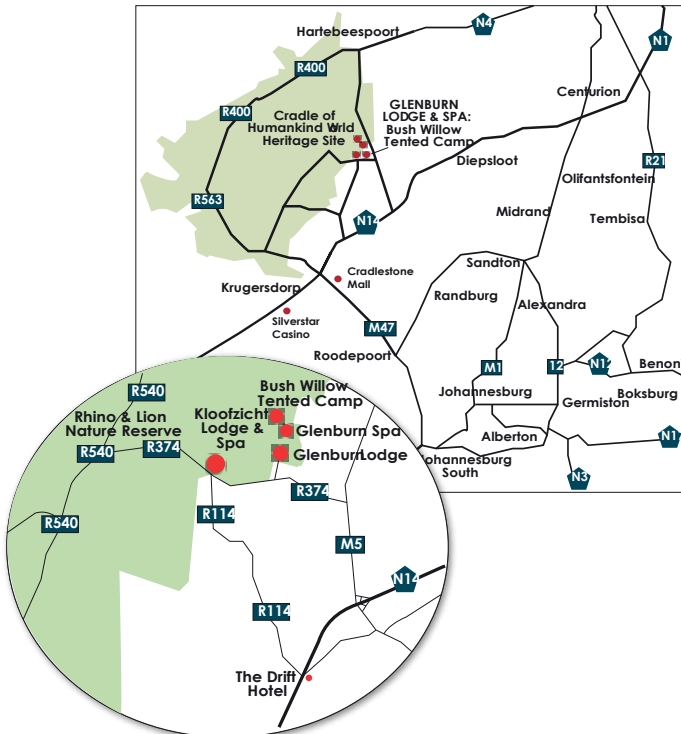

Directions

Physical address:

R374 Kromdraai Road, Muldersdrift, Johannesburg, Gauteng