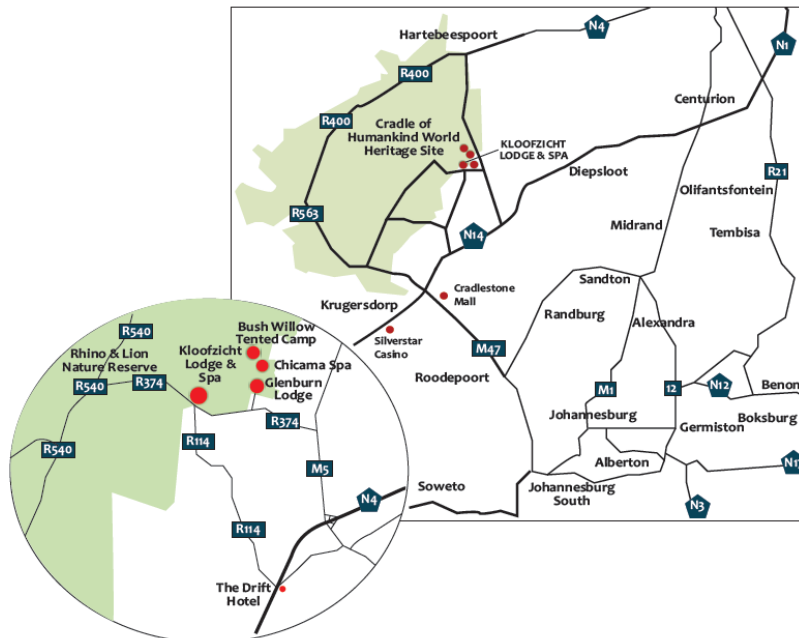

GPS co-ordinates: S 25 59' 15.07 E 27 49' 8.14
(Map not to scale)

T +27 11 317 0600
www.kloofzicht.co.za