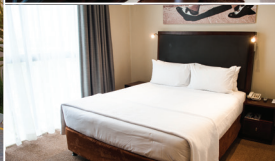

ALL SUITE ON 14TH

Fairlands / Northcliff

RATES

All Suite on 14th in Fairlands provides a welcome haven to both business & leisure guests. Situated just off the N1's 14th Avenue off-ramp, adjacent to the MTN head office and at the foot of the Northcliff rocky outcrops, it provides an excellent alternative for Johannesburg conferences and accommodation.

Rates (Bed & Breakfast) 1 January 2018 - 31 December 2018		
Two bedroom apartments	Single	R2 100
	Sharing pp	R1 450
	Child	R 725

The sharing rate is for one person per room, sharing the apartment with one more person.
Child rates only applicable when sharing with an adult.
All rates are inclusive of VAT.